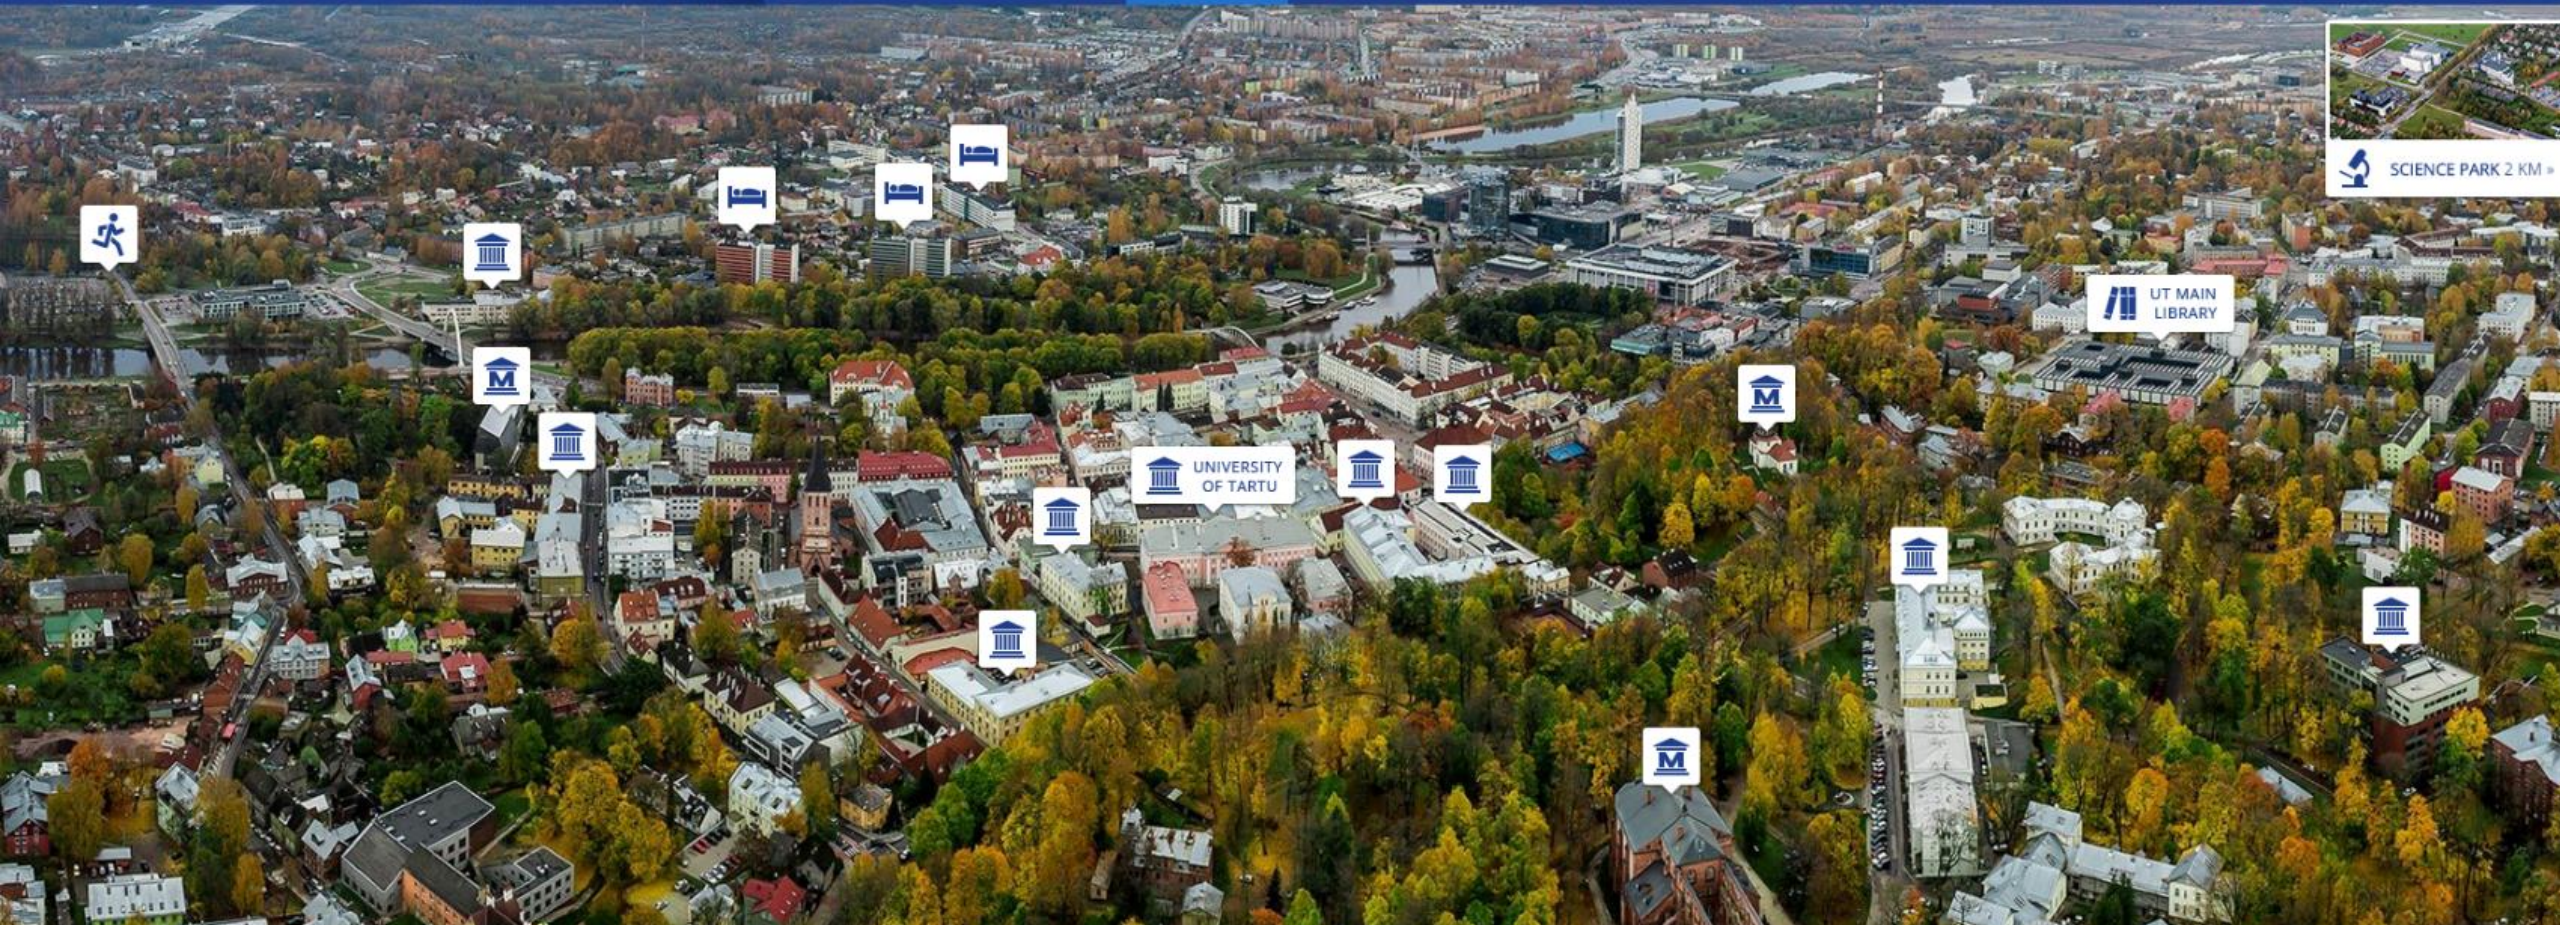

2014: #379 2015: #400 2016: #347

See the full rankings table

UNIVERSITY OF TARTU

virtualtour.ut.ee

UNIVERSITY OF TARTU
HOMEPAGE

VIRTUAL TOUR

TARTU
55 buildings

VILJANDI
78 km

PÄRNU
174 km

TALLINN
186 km

NARVA
178 km

EST ENG

BIOMEEDIKUM

Ravila 19

CHEMIGUM

RAVILA T4A