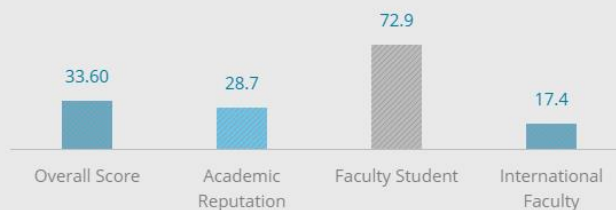

UT belongs to the top 2% of the world's best universities (QS World University Rankings 2016-2017)

#347

QS World University Rankings

101-150

QS WU Rankings by Subject
Communication and Medi ...

286

QS WU Rankings by Faculty
Arts and Humanities

#5

EECA University Rankings

2014: #379 2015: #400 2016: #347

See the full rankings table